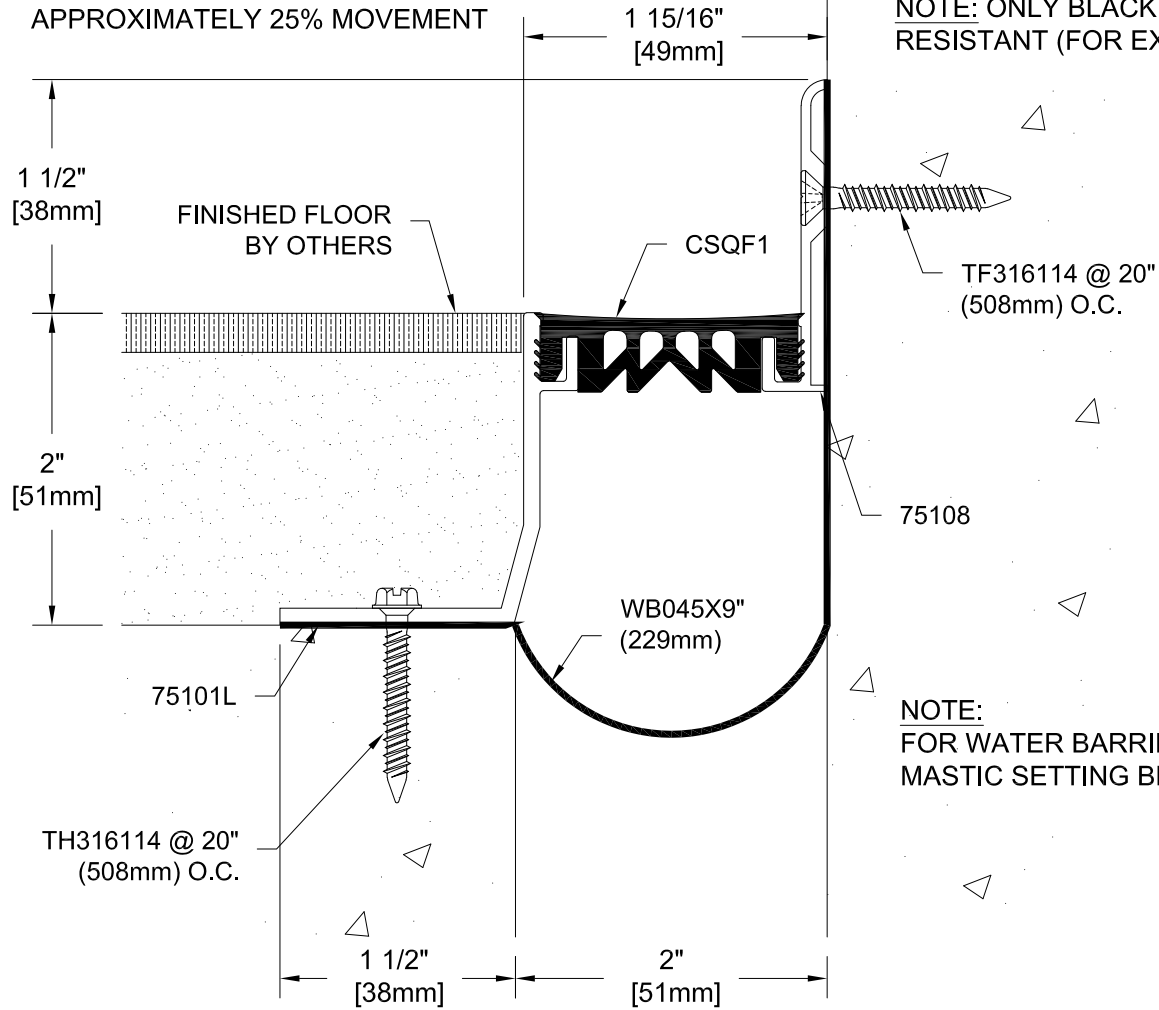

# 75FVP-2x2g

INTERIOR FLOOR TO WALL SYSTEM  
 MILL FINISH ALUMINUM BASE  
 w/45 MIL EPDM WATER BARRIER  
 APPROXIMATELY 25% MOVEMENT

COLOR: \_\_\_\_\_  
 FILLER COLORS AVAILABLE:  
 BLACK, GRAY, TAN, OR BRONZE  
 PLEASE SPECIFY  
 NOTE: ONLY BLACK IS UV  
 RESISTANT (FOR EXTERIOR USE)

NOTE:  
 FOR WATER BARRIER - APPLY A  
 MASTIC SETTING BED, BY OTHERS

Project:	
Customer:	
SO#	
Date:	
Page ___ of ___	Scale: NTS

Length	Qty.	Color

Drawn By: HRS

A CSW Industrials Company

The information contained herein is the proprietary property of BALCO®. No portion of it may be reproduced by any means or used in any form except for the purpose for which it was furnished. All rights of design and invention are hereby reserved.