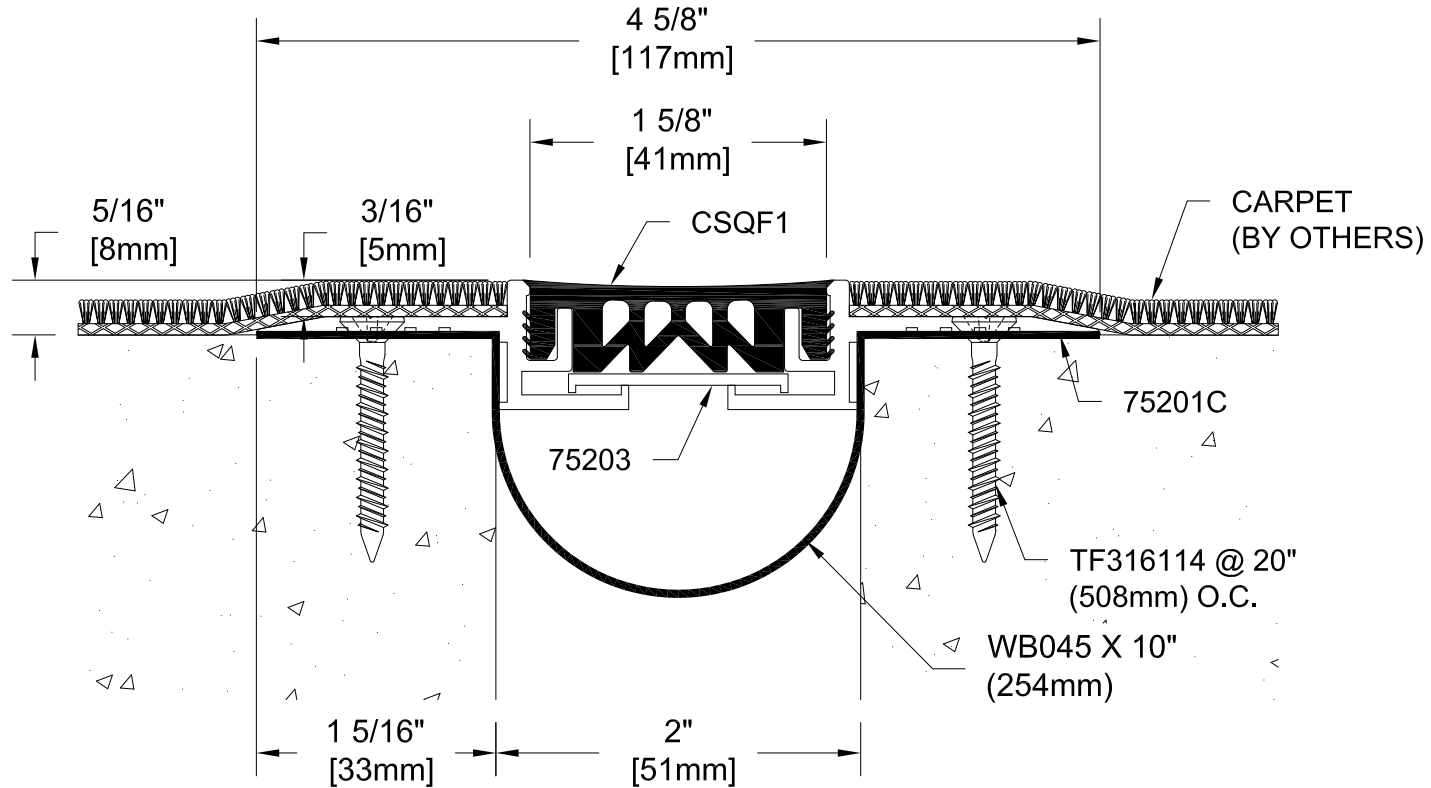

# 75FCE-2g

INTERIOR FLOOR TO FLOOR SYSTEM  
 w/3/16"(5mm) RECESS FOR CARPET  
 MILL FINISH ALUMINUM BASE  
 w/45MIL EPDM WATER BARRIER  
 APPROXIMATELY 25% MOVEMENT

COLOR: \_\_\_\_\_  
 FILLER COLORS AVAILABLE:  
 BLACK, GRAY, TAN, OR BRONZE  
 PLEASE SPECIFY  
 NOTE: ONLY BLACK IS UV RESISTANT  
 (FOR EXTERIOR USE)

NOTE:  
 FOR WATER BARRIER - APPLY A  
 MASTIC SETTING BED, BY OTHERS

Project:	
Customer:	
SO#	
Date:	
Page ___ of ___	Scale: NTS

Length	Qty.	Color

Drawn By: RJT

The information contained herein is the proprietary property of **BALCO, INC.** No portion of it may be reproduced by any means or used in any form except for the purpose for which it was furnished. All rights of design and invention are hereby reserved.