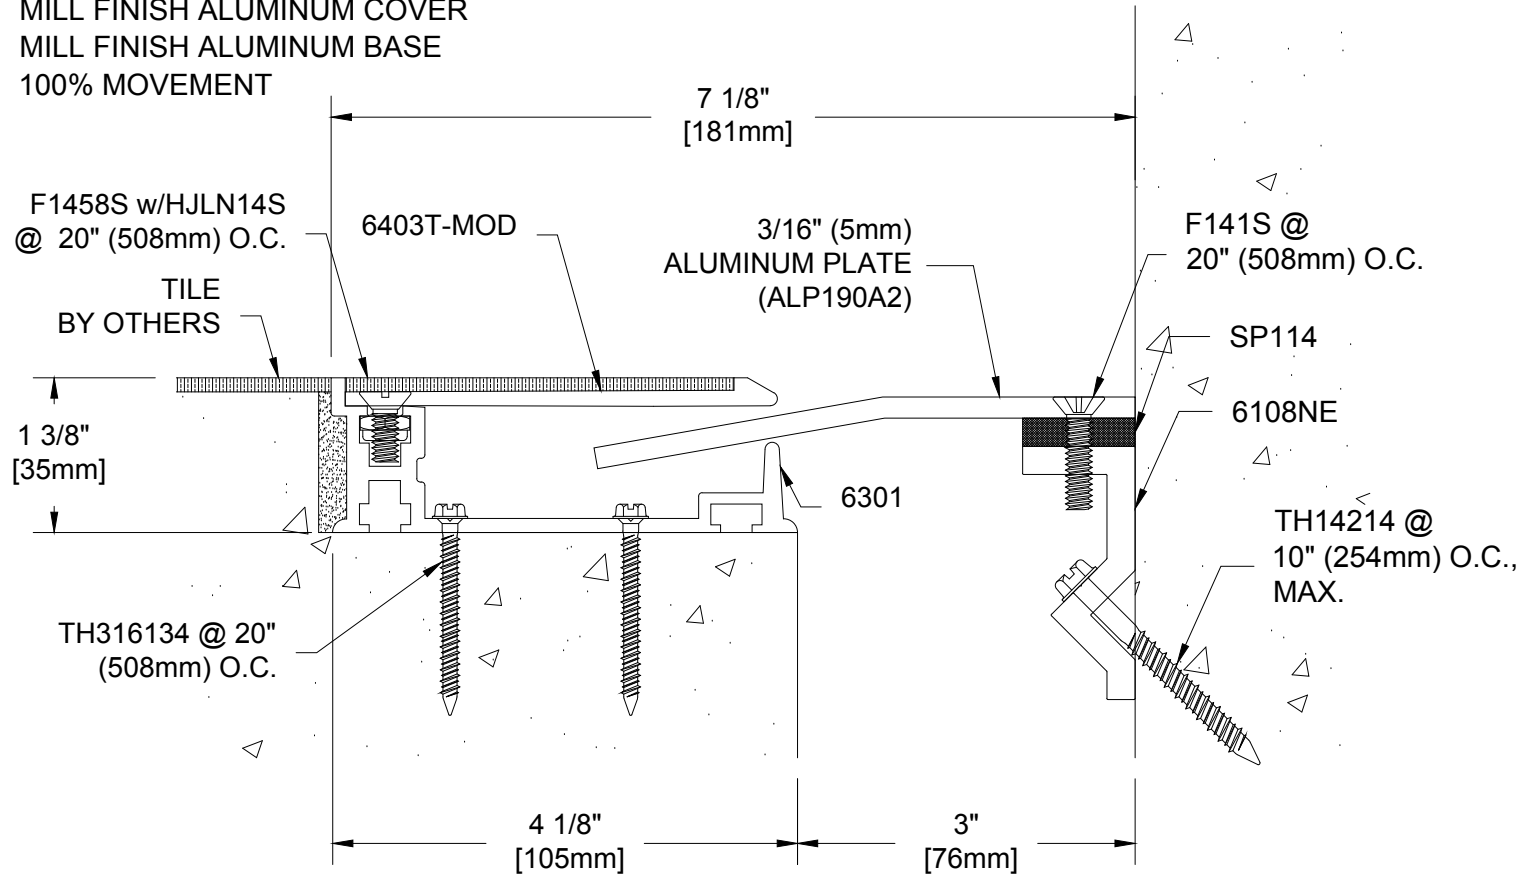

6FVTP-3M

FLOOR TO WALL SYSTEM
 1/8" (3mm) RECESS FOR TILE
 MILL FINISH ALUMINUM COVER
 MILL FINISH ALUMINUM BASE
 100% MOVEMENT

Project:	
Customer:	
SO#	
Date:	
Page ___ of ___	Scale: NTS

Length	Qty.	Color