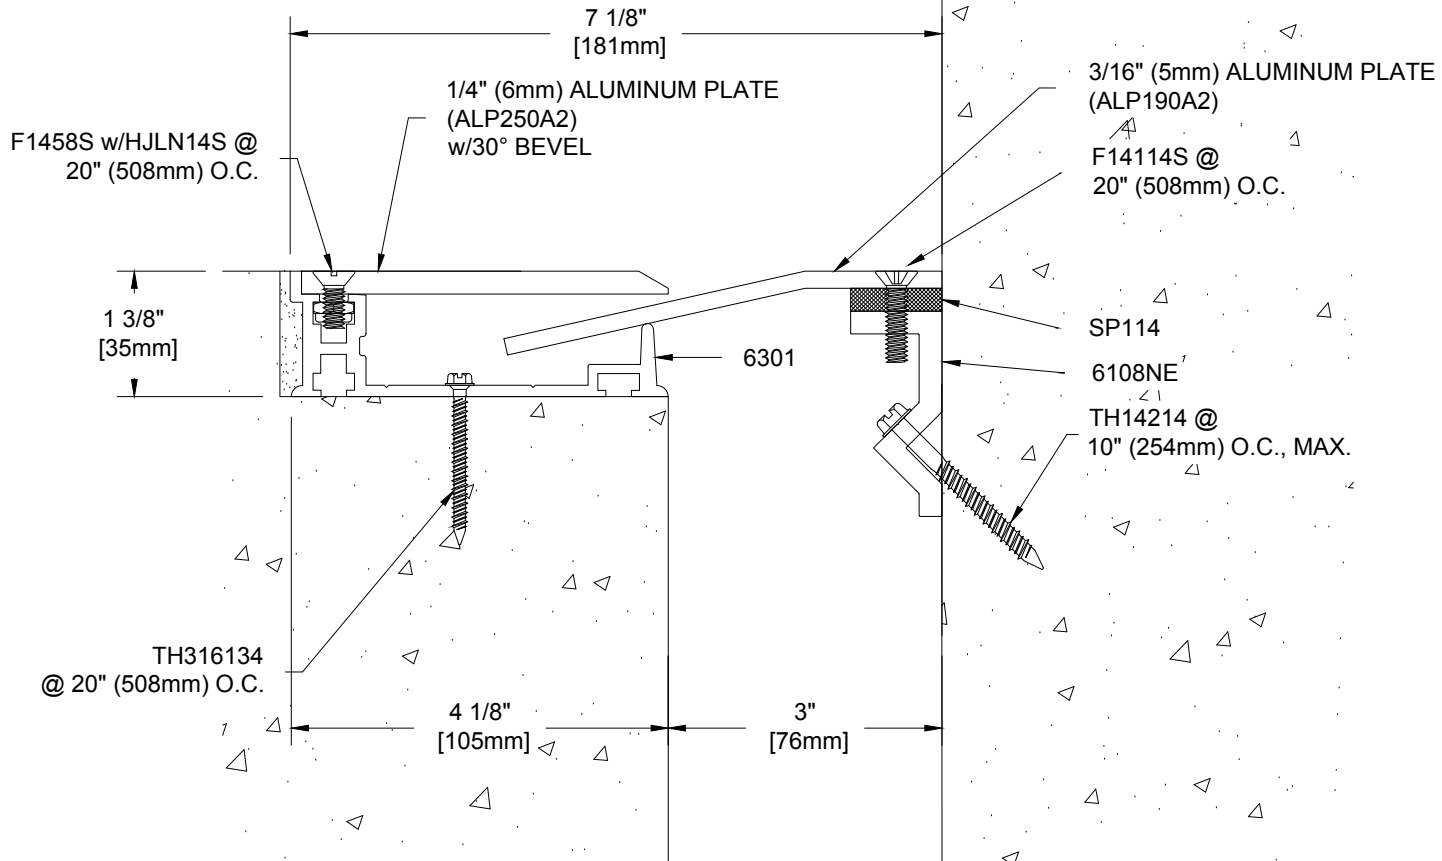

6FVP-3m

EXTRA-WIDE FLOOR TO WALL SYSTEM
 DIRECTIONAL TEXTURED FINISH ALUMINUM COVER
 MILL FINISH ALUMINUM BASE
 100% MOVEMENT

Project:	
Customer:	
SO#	
Date:	
Page ___ of ___	Scale: NTS

Length	Qty.	Color