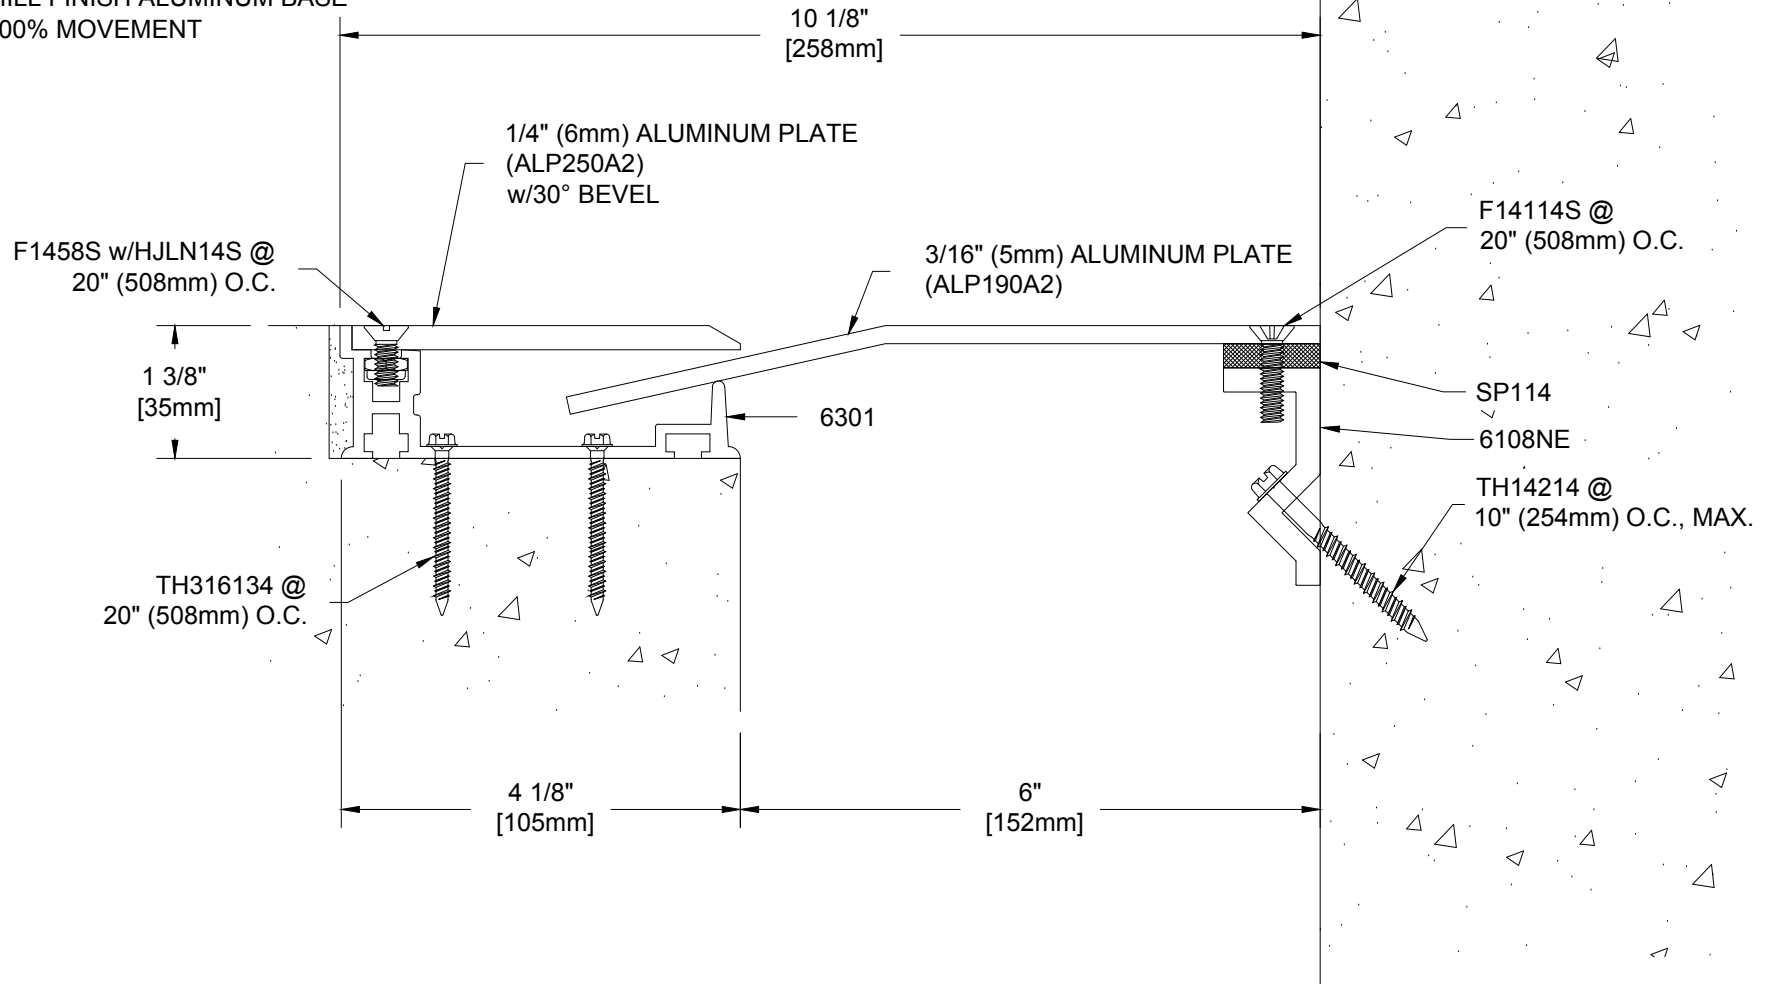

6FVP-3-6m

EXTRA-WIDE FLOOR TO WALL SYSTEM
 DIRECTIONAL TEXTURED FINISH ALUMINUM COVER
 MILL FINISH ALUMINUM BASE
 100% MOVEMENT

Project:	
Customer:	
SO#	
Date:	
Page ___ of ___	Scale: NTS

Length	Qty.	Color