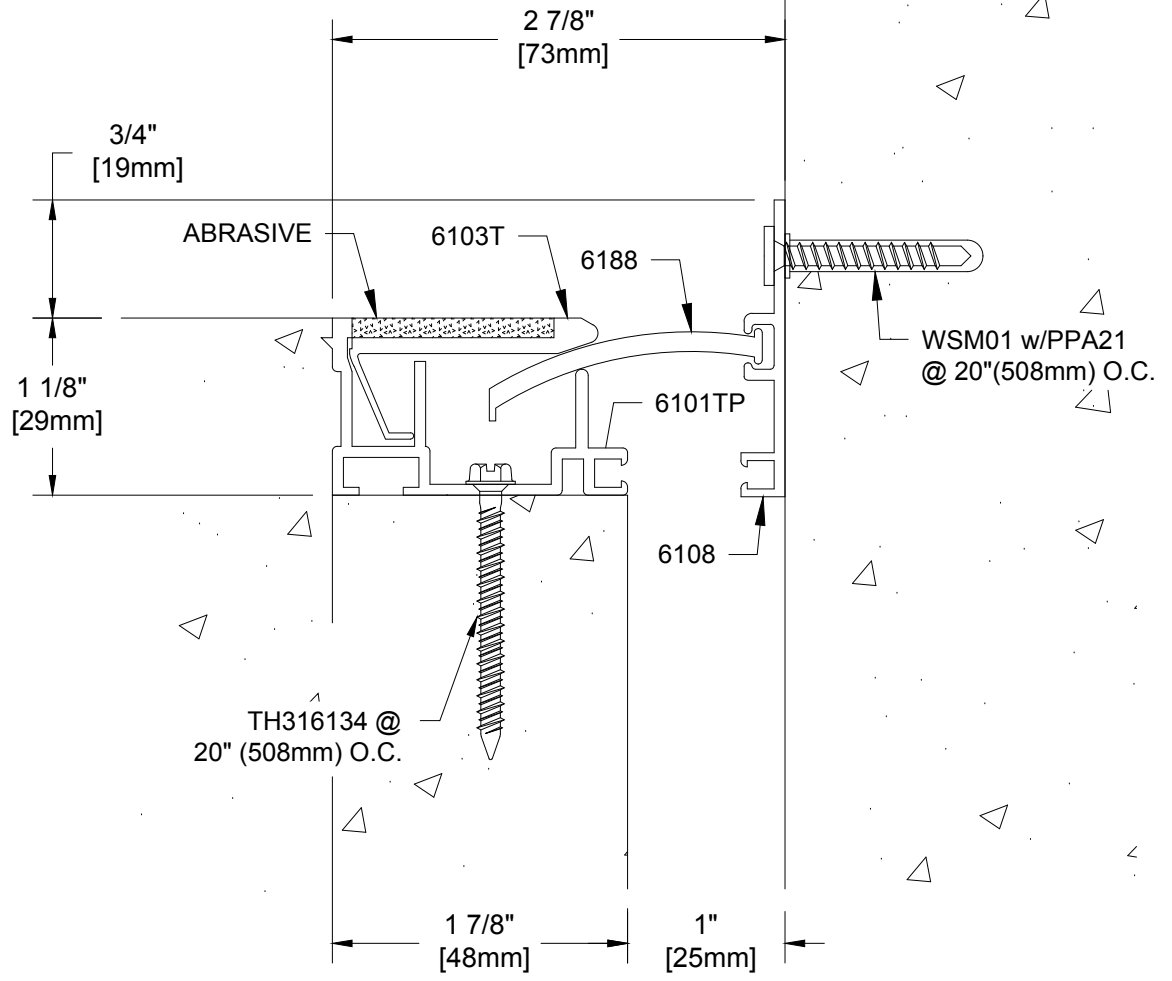

# 6FVA-1m

FLOOR TO WALL SYSTEM  
 MILL FINISH ALUMINUM COVER  
 MILL FINISH ALUMINUM BASE  
 100% MOVEMENT

COLOR: \_\_\_\_\_  
 PLEASE SELECT AN ABRASIVE  
 COLOR FROM CHART

Project:	
Customer:	
SO#	
Date:	
Page ___ of ___	Scale: NTS

Length	Qty.	Color

Drawn By: HRS

A CSW Industrials Company

The information contained herein is the proprietary property of BALCO®. No portion of it may be reproduced by any means or used in any form except for the purpose for which it was furnished. All rights of design and invention are hereby reserved.