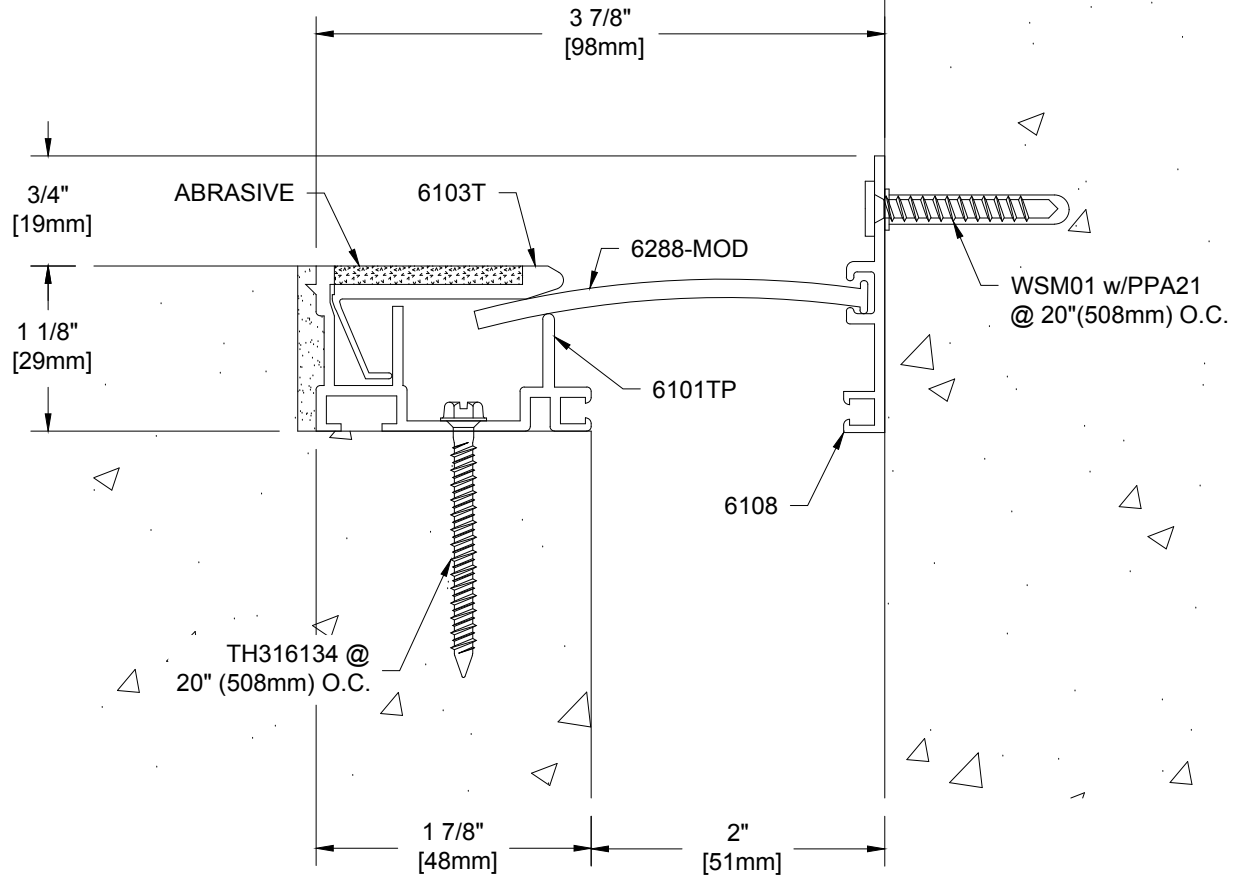

# 6FVA-1-2m

FLOOR TO WALL SYSTEM  
 MILL FINISH ALUMINUM COVER  
 MILL FINISH ALUMINUM BASE  
 50% MOVEMENT

COLOR: \_\_\_\_\_  
 PLEASE SELECT AN ABRASIVE  
 COLOR FROM CHART

Project:	
Customer:	
SO#	
Date:	
Page ___ of ___	Scale: NTS

Length	Qty.	Color

Drawn By: HRS

A CSW Industrials Company

The information contained herein is the proprietary property of BALCO®. No portion of it may be reproduced by any means or used in any form except for the purpose for which it was furnished. All rights of design and invention are hereby reserved.