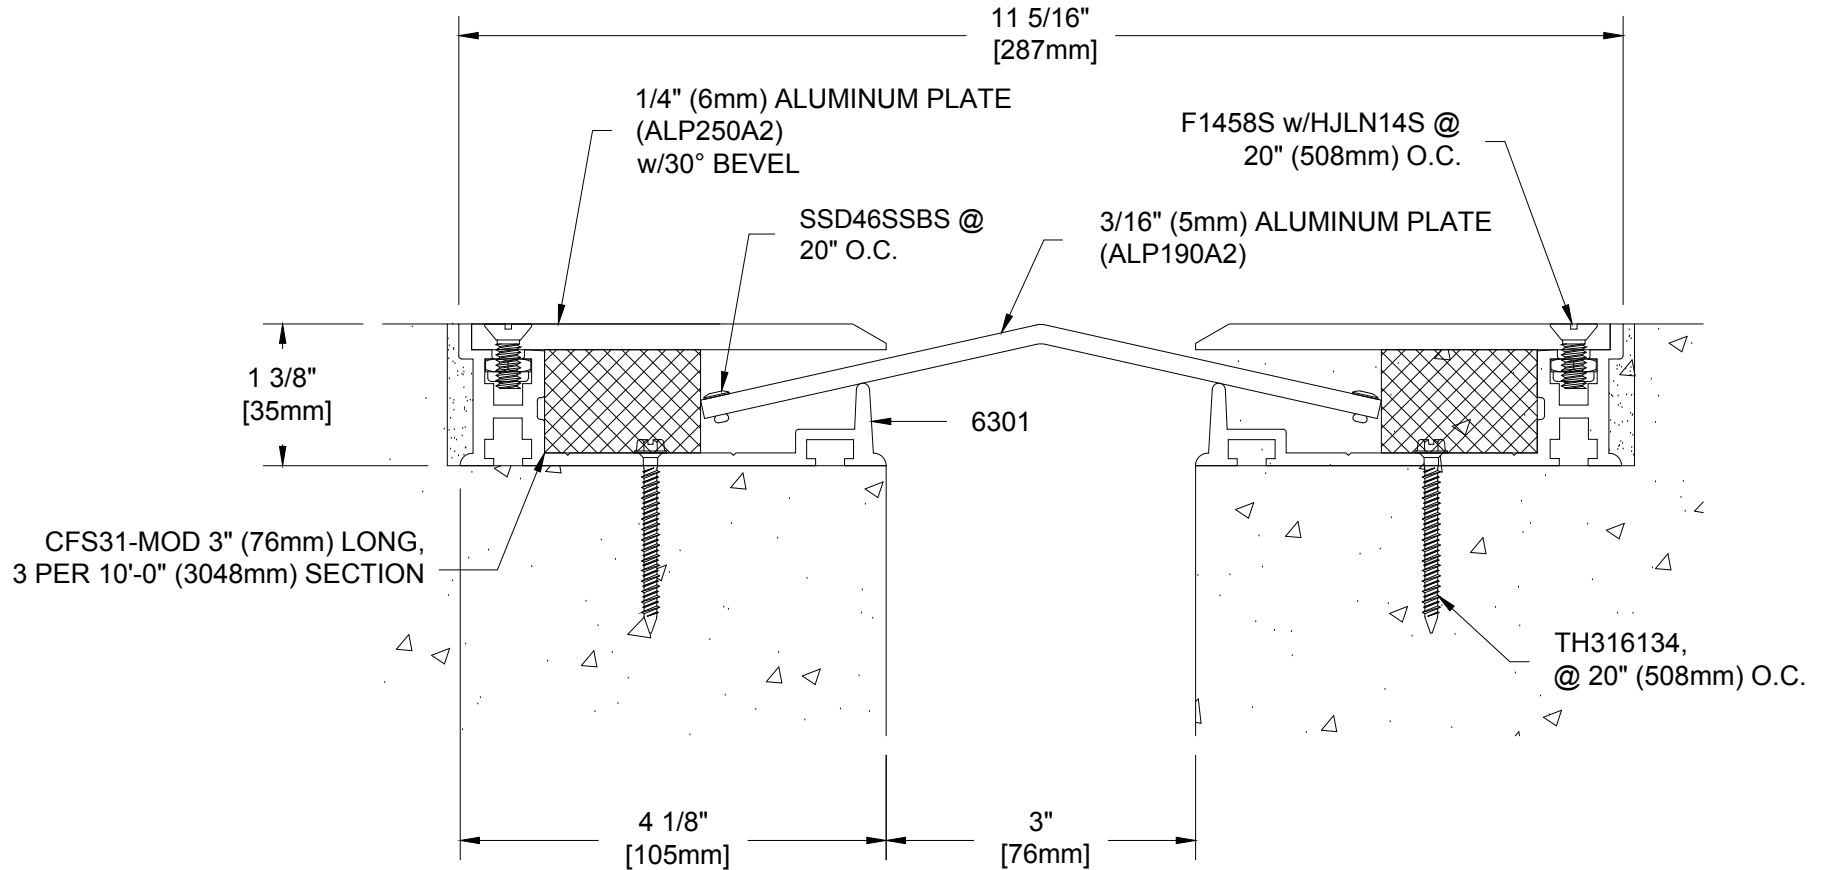

6FP-3m

EXTRA-WIDE FLOOR TO FLOOR SYSTEM
 DIRECTIONAL TEXTURED FINISH ALUMINUM COVER
 MILL FINISH ALUMINUM BASE
 100% MOVEMENT

Project:	
Customer:	
SO#	
Date:	
Page ___ of ___	Scale: NTS

Length	Qty.	Color