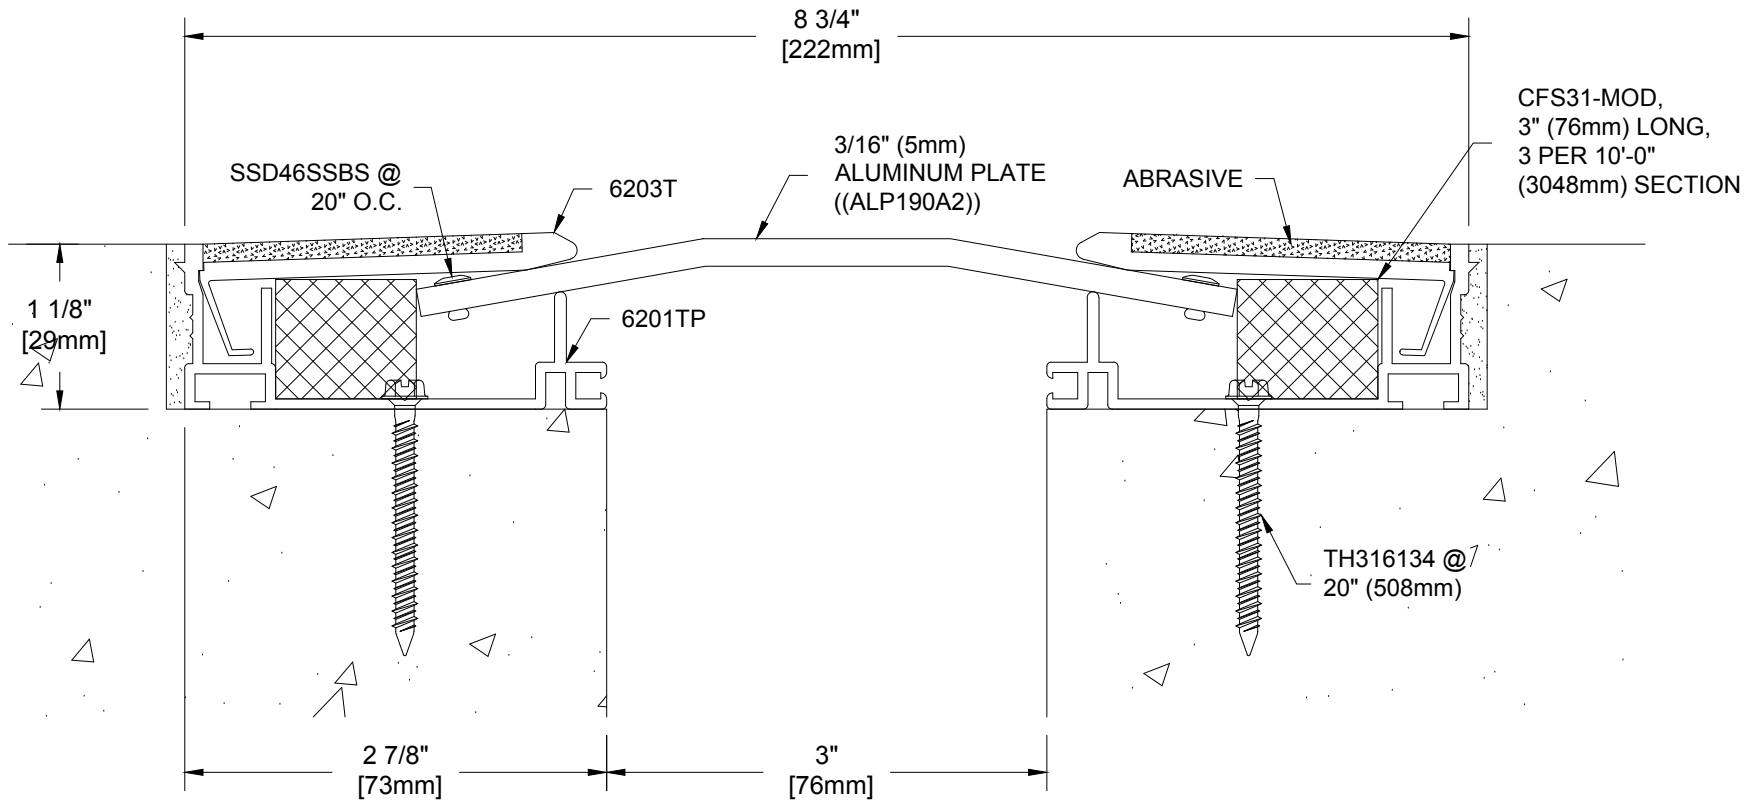

6FA-2-3m

FLOOR TO FLOOR SYSTEM
 DIRECTIONAL TEXTURED FINISH ALUMINUM CENTER PLATE
 MILL FINISH ALUMINUM BASE
 50% MOVEMENT

COLOR: _____
 PLEASE SELECT AN ABRASIVE
 COLOR FROM CHART

Project:	
Customer:	
SO#	
Date:	
Page ___ of ___	Scale: NTS

Length	Qty.	Color

Drawn By: HRS

A CSW Industrials Company

The information contained herein is the proprietary property of BALCO®. No portion of it may be reproduced by any means or used in any form except for the purpose for which it was furnished. All rights of design and invention are hereby reserved.