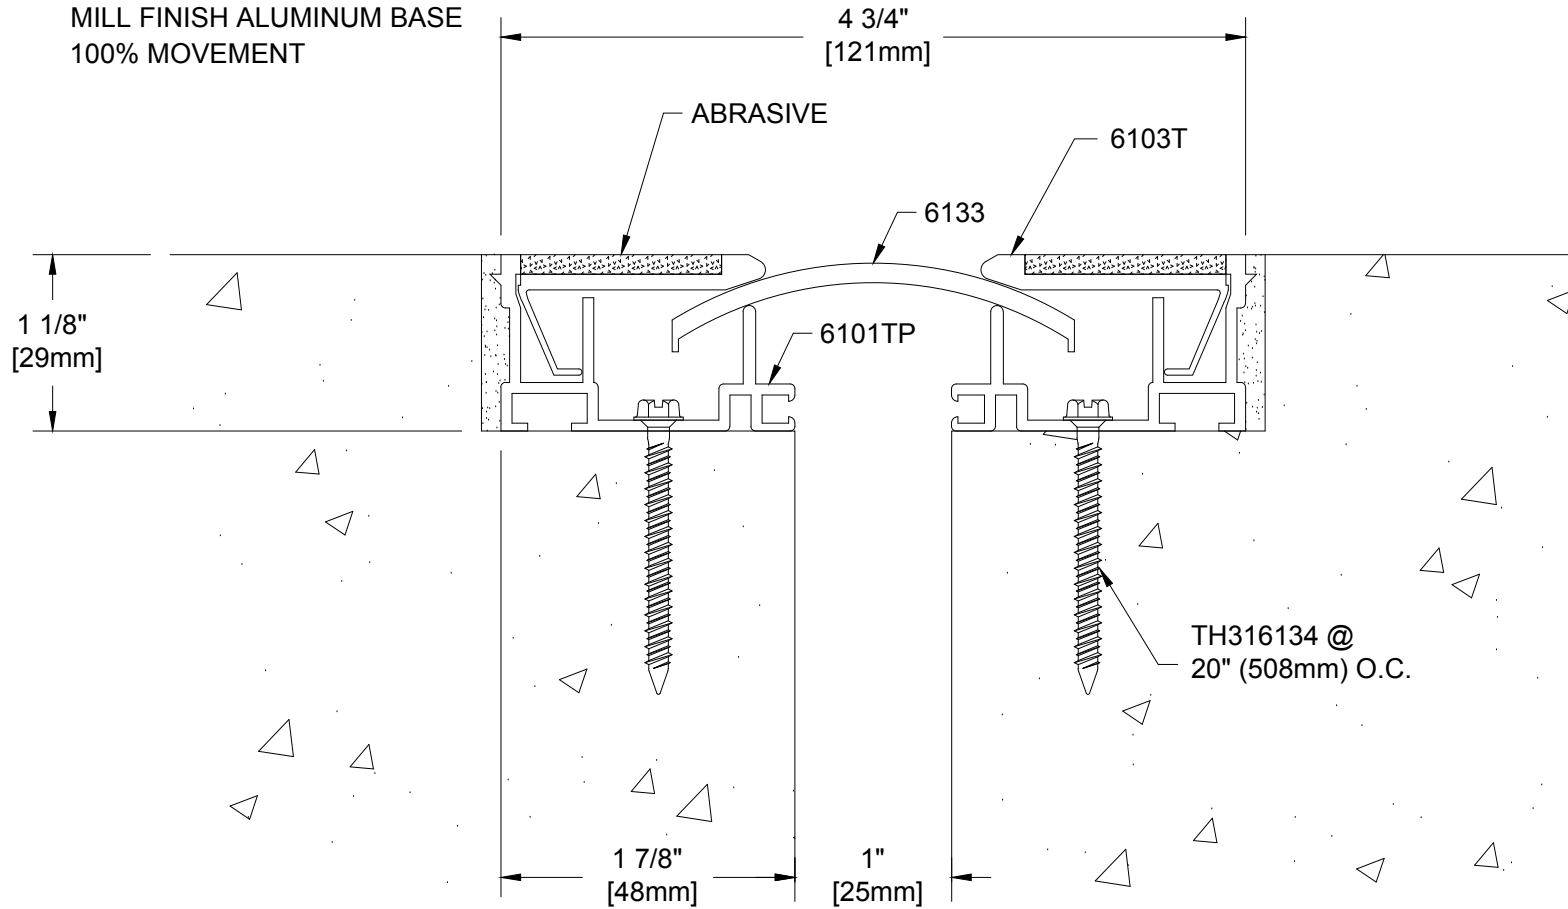

6FA-1m

FLOOR TO FLOOR SYSTEM
 MILL FINISH ALUMINUM COVER
 MILL FINISH ALUMINUM BASE
 100% MOVEMENT

COLOR: _____
 PLEASE SELECT AN ABRASIVE
 COLOR FROM CHART

Project:	
Customer:	
SO#	
Date:	
Page ___ of ___	Scale: NTS

Length	Qty.	Color

Drawn By: HRS

A CSW Industrials Company

The information contained herein is the proprietary property of BALCO®. No portion of it may be reproduced by any means or used in any form except for the purpose for which it was furnished. All rights of design and invention are hereby reserved.