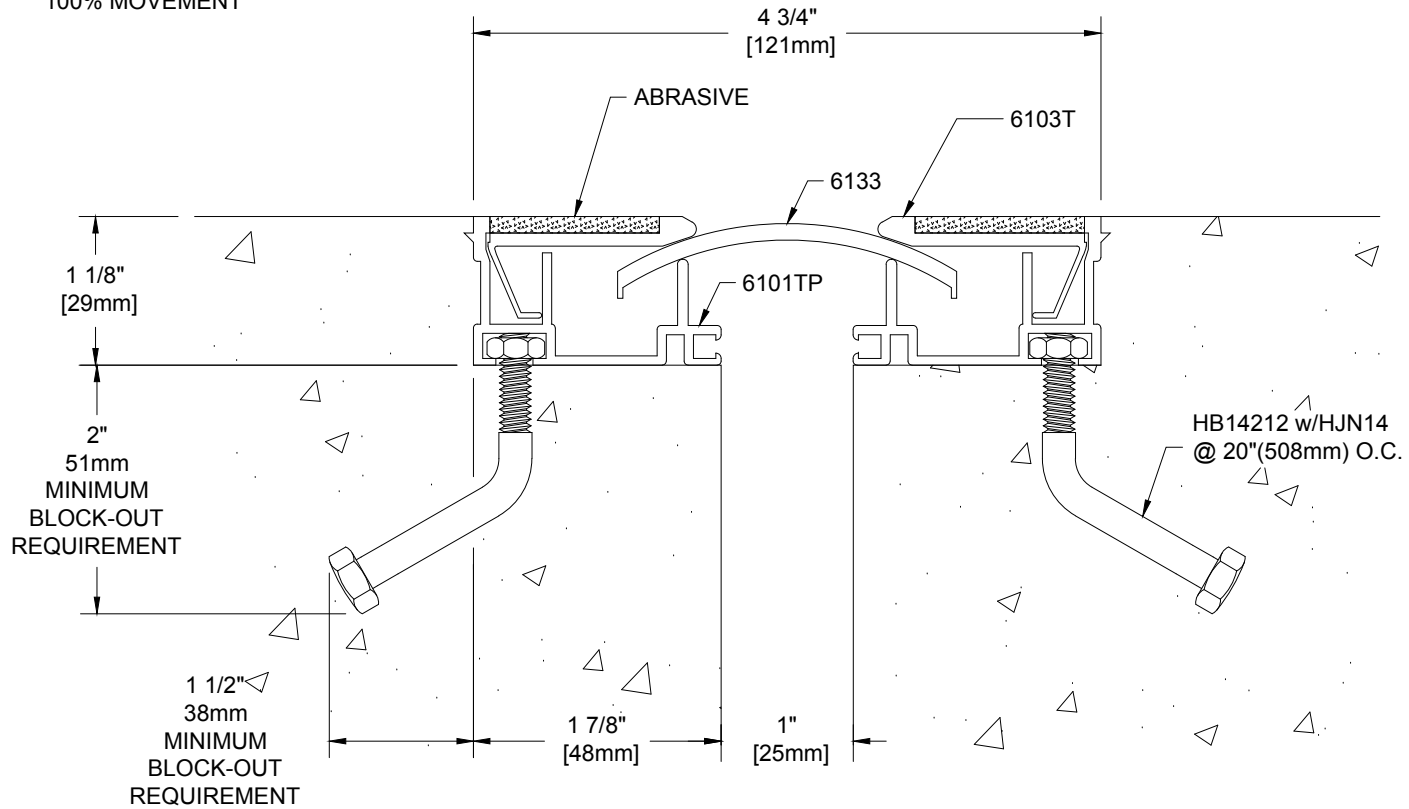

6FA-1

FLOOR TO FLOOR SYSTEM
 MILL FINISH ALUMINUM COVER
 MILL FINISH ALUMINUM BASE
 100% MOVEMENT

COLOR: _____
 PLEASE SELECT AN ABRASIVE
 COLOR FROM CHART

Project:	
Customer:	
SO#	
Date:	
Page ___ of ___	Scale: NTS

Length	Qty.	Color

Drawn By: HRS

A CSW Industrials Company

The information contained herein is the proprietary property of BALCO®. No portion of it may be reproduced by any means or used in any form except for the purpose for which it was furnished. All rights of design and invention are hereby reserved.