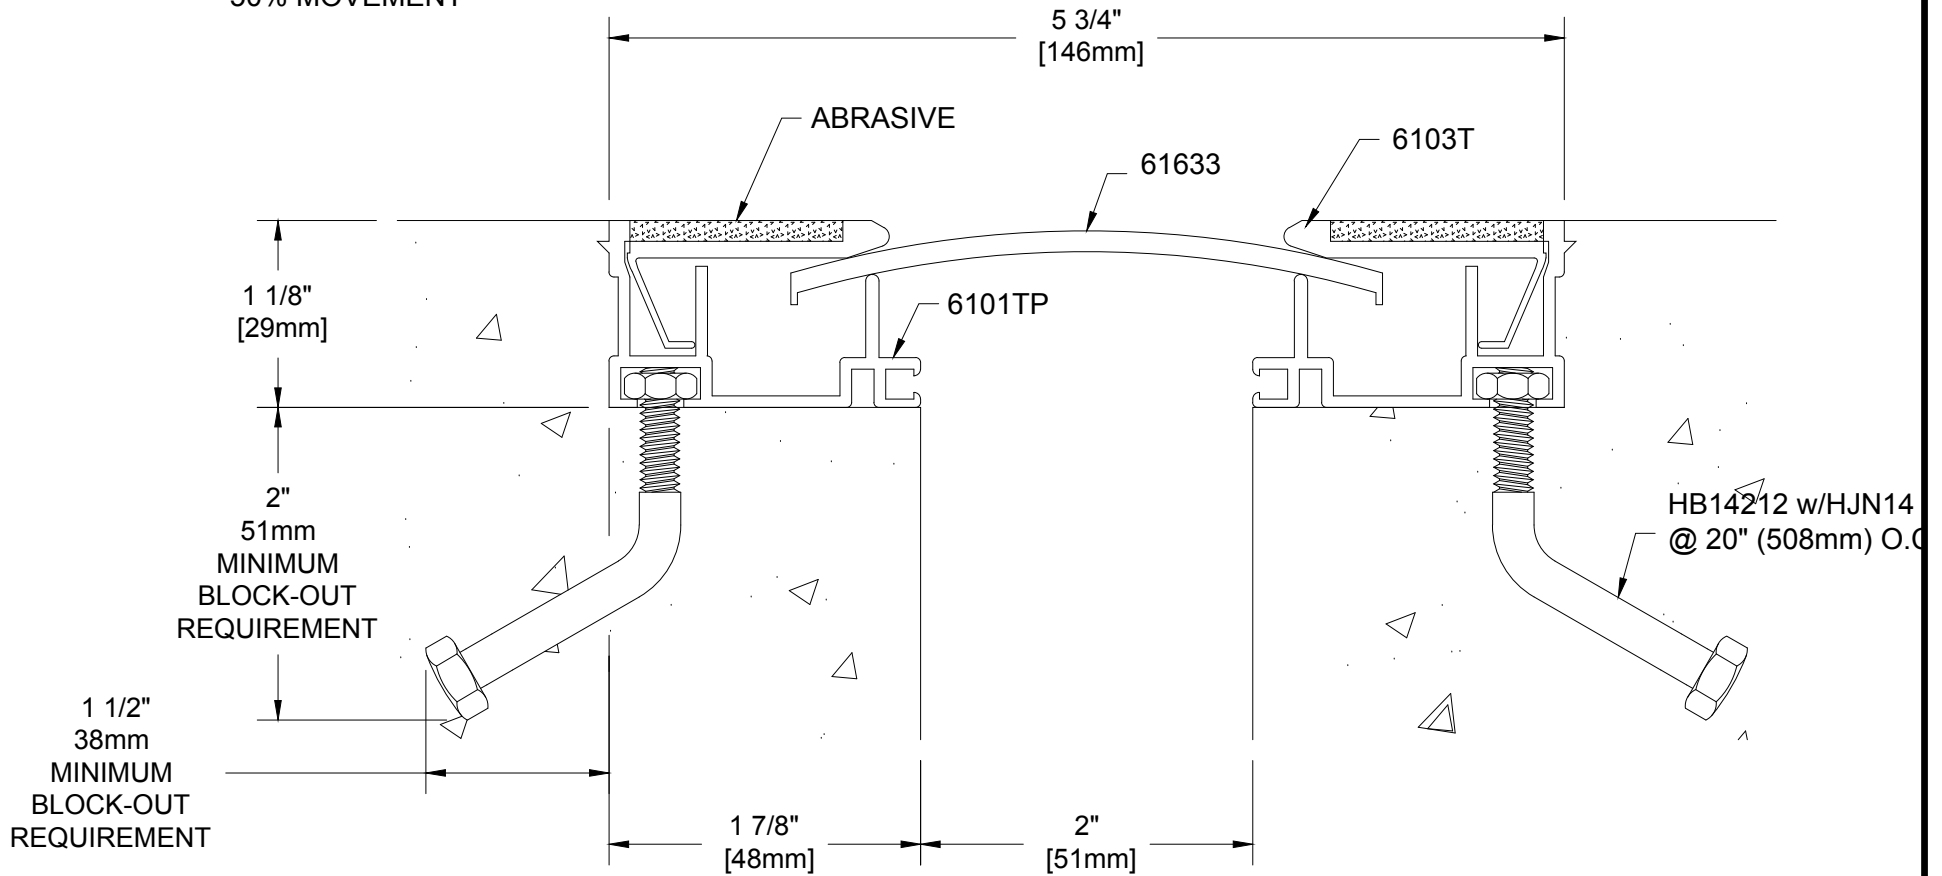

# 6FA-1-2

FLOOR TO FLOOR SYSTEM  
 MILL FINISH ALUMINUM COVER  
 MILL FINISH ALUMINUM BASE  
 50% MOVEMENT

COLOR: \_\_\_\_\_  
 PLEASE SELECT AN ABRASIVE  
 COLOR FROM CHART

Project:	
Customer:	
SO#	
Date:	
Page ___ of ___	Scale: NTS

Length	Qty.	Color

Drawn By: HRS

The information contained herein is the proprietary property of BALCO®. No portion of it may be reproduced by any means or used in any form except for the purpose for which it was furnished. All rights of design and invention are hereby reserved.