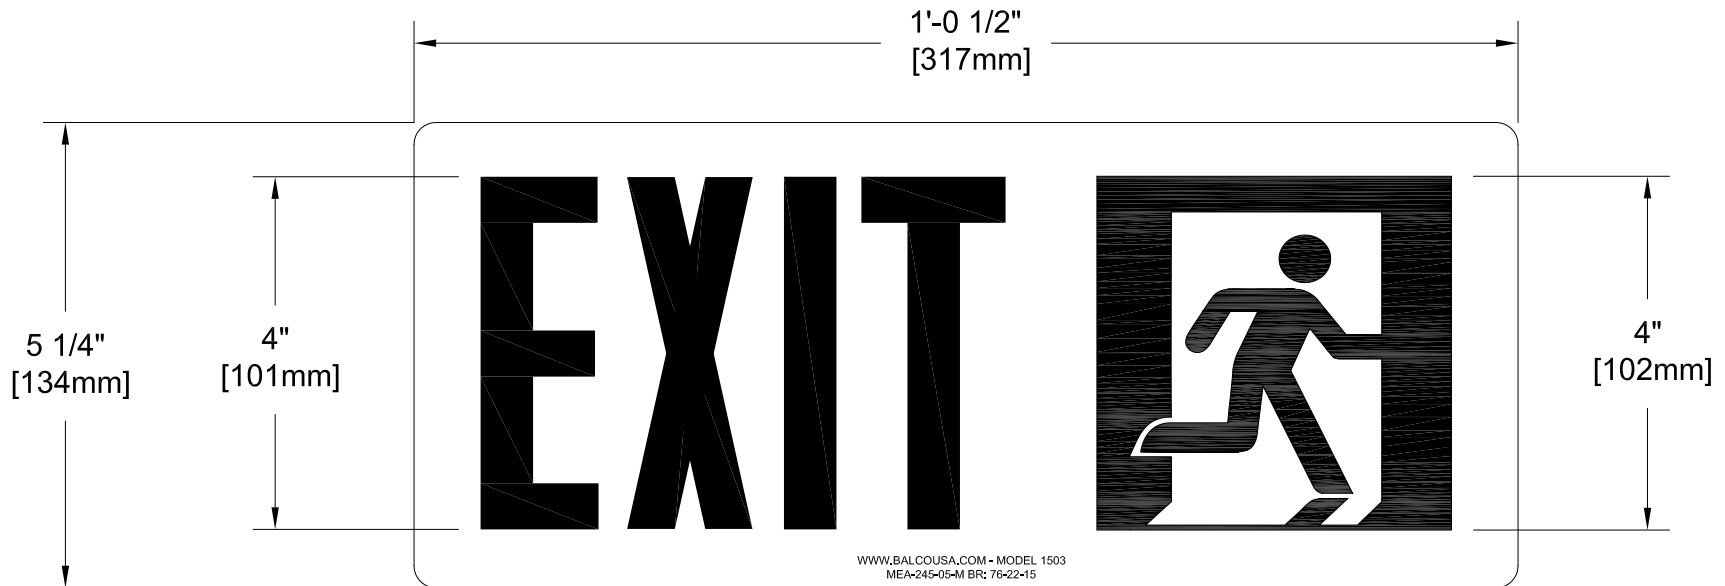

1503

PHOTOLUMINESCENT
DIRECTIONAL SIGNAGE
EXIT, RMAN RIGHT
ALL PRINT: ANSI SAFETY GREEN

CIEMS 1311740502
TESTED TO ASTM E2072
MEA-245-05-M
BR:76-22-15

Project:
Customer:
SO#
Date:
Page ___ of ___
Scale: NTS