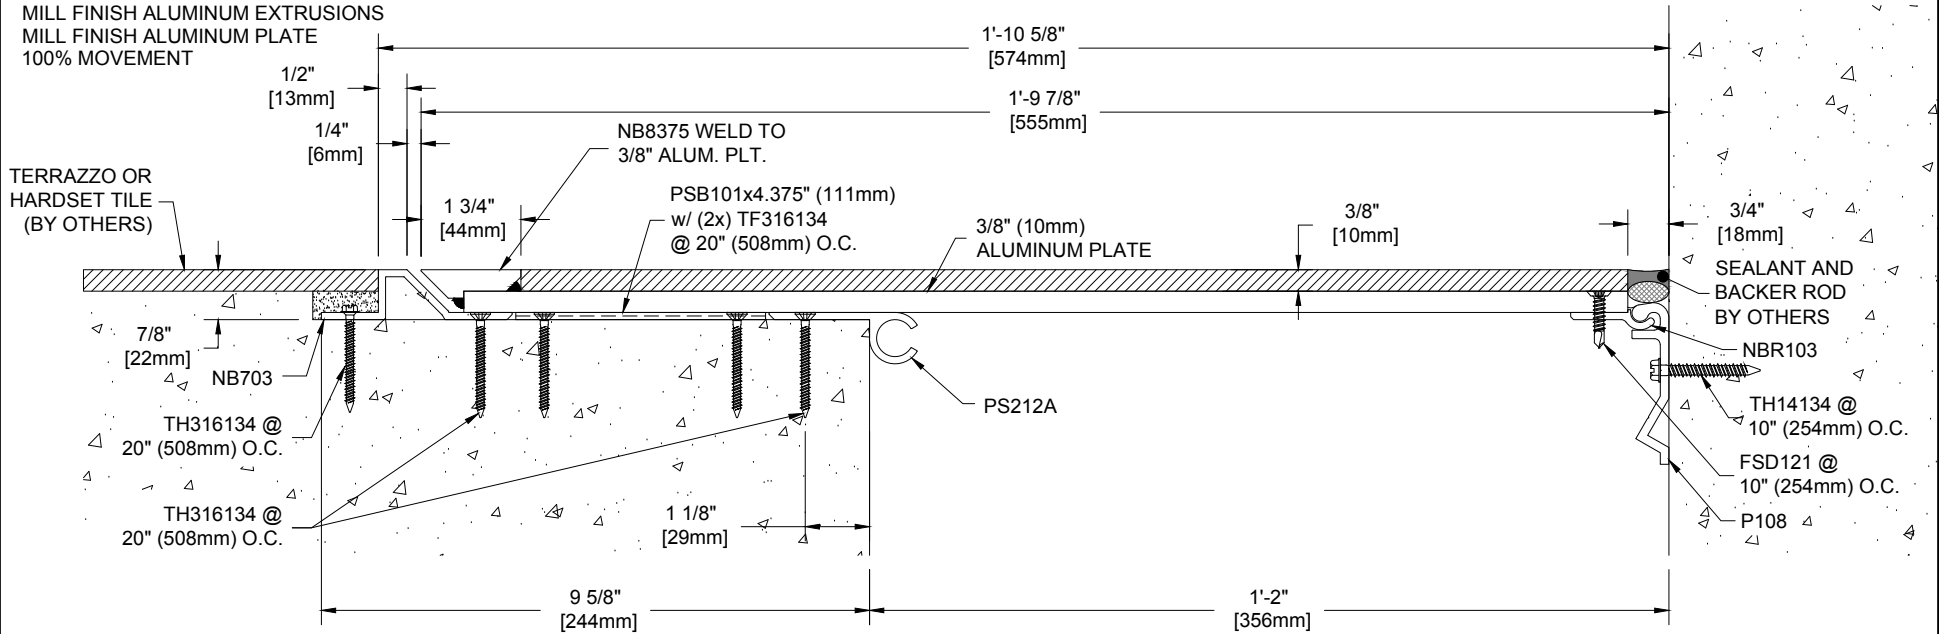

NBRL-14x3/8"

NO-BUMP FLOOR TO WALL SYSTEM
 w/3/8" RECESS FOR TERRAZZO OR HARDSET TILE
 MILL FINISH ALUMINUM EXTRUSIONS
 MILL FINISH ALUMINUM PLATE
 100% MOVEMENT

Project:	
Customer:	
SO#	
Date:	
Page ___ of ___	Scale: NTS

Length	Qty.	Color

Drawn By: HRS

A CSW Industrials Company

The information contained herein is the proprietary property of BALCO®. No portion of it may be reproduced by any means or used in any form except for the purpose for which it was furnished. All rights of design and invention are hereby reserved.